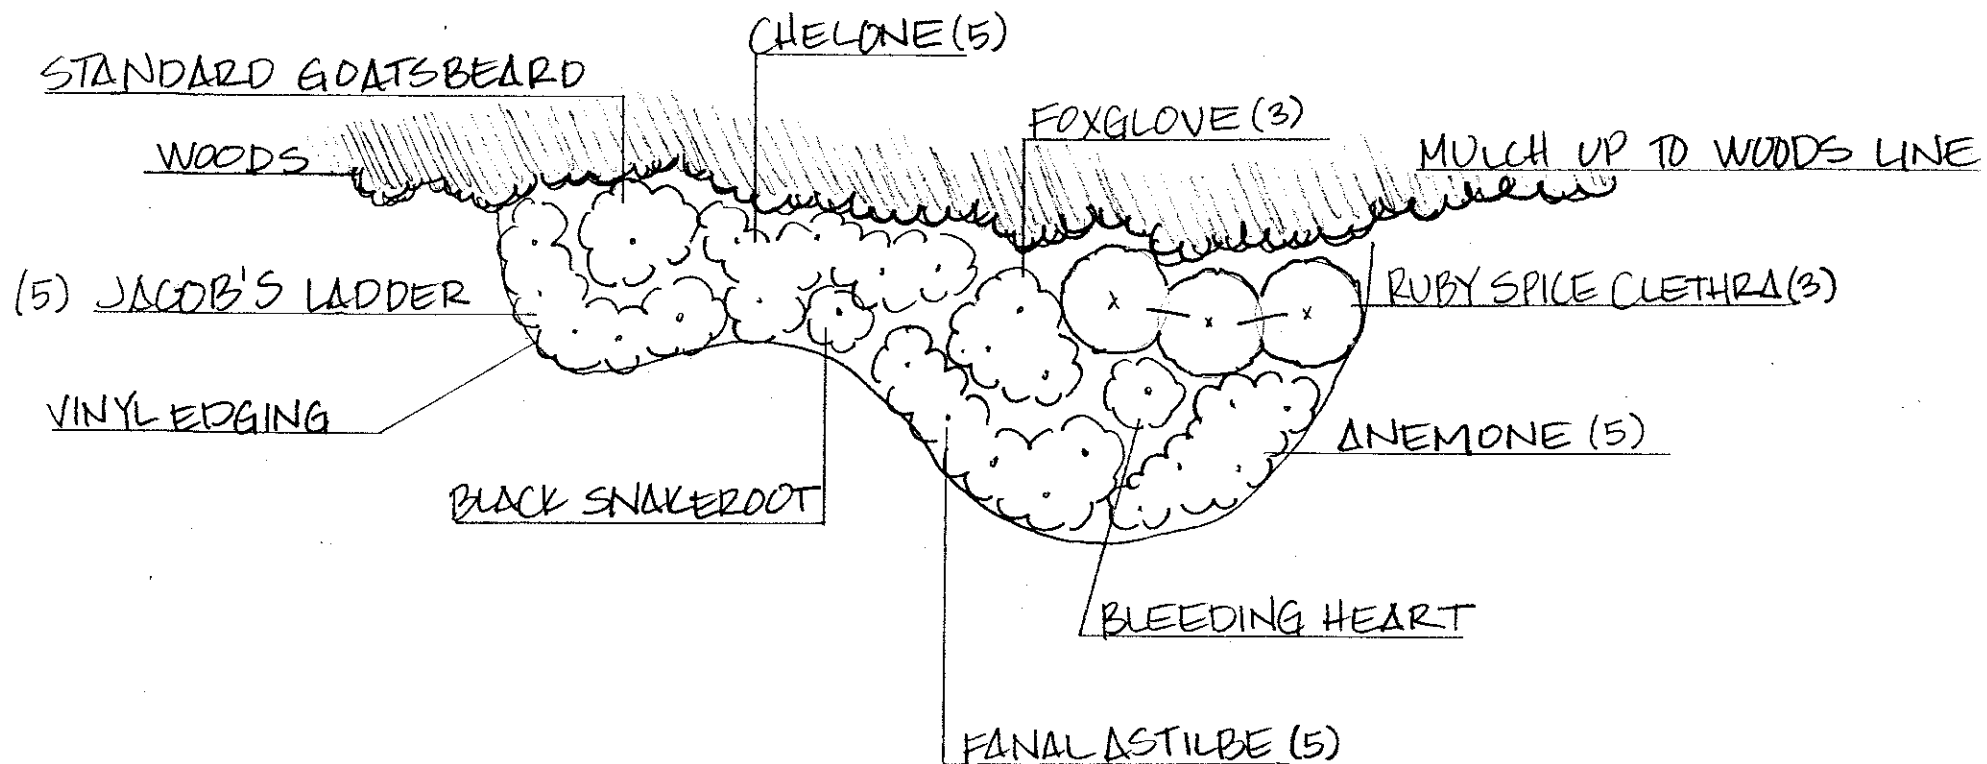

WOODLAND SHADE GARDEN

SCALE: 1/8" = 1'